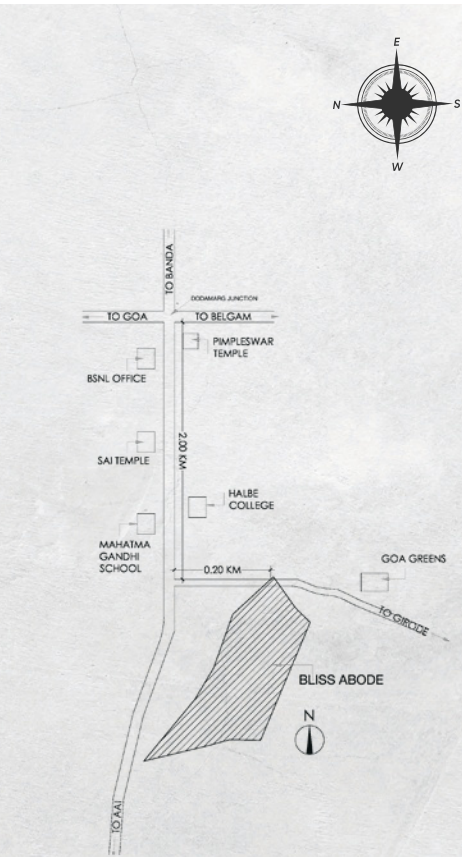

1.5 Km from location

BAGA & CALANGUTE

BEACH

30 Km from beach location

AREA STATEMENT

DISCRIPTION	AREA(Sq.Mtr)
TOTAL PROJECT SITE AREA	91700
INTERNAL ROAD AREA	17137
AMENITY SPACE	9162
OPEN SPACE / COMMON AREA	9164
COMMERCIAL AREA	3094

LOW COST

Low Cost with excellent appreciated investment returns

LOCATION FEATURES

- ✓ Project designed according to Vastu shastra
- ✓ Situated In the heart of Konkan, a paradise for the nature lover,
- ✓ Rightly set in the foot hills of the western Ghat on Goa and Maharastra border.
- ✓ Numerable activities like boating, fishing in Tillari River, bird watching, trekking for family outings